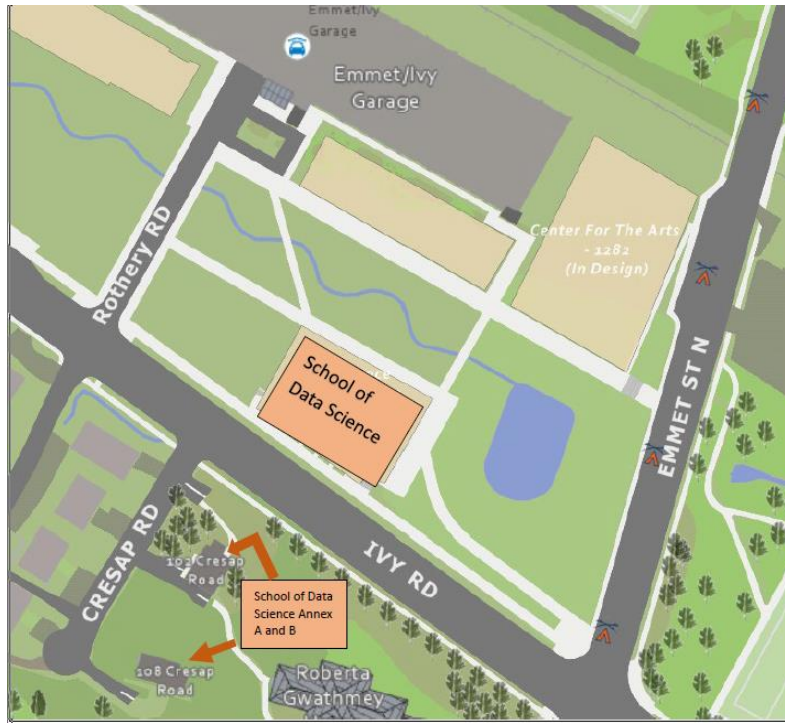

300 Massie Road, Charlottesville – 0.5 mile
Park Mobile Zone 5520

Temporary Parking Permits

Visitors and guests visiting for multiple days or longer may purchase a Temporary Permit for the Blue Commuter Lot located near John Paul Jones Arena using **[this form](#)**.

MAPS

[Geospatial Engineering Services \(virginia.edu\)](http://Geospatial.Engineering.Services(virginia.edu))

Emmet/Ivy Corridor

Parking Near School of Data Science